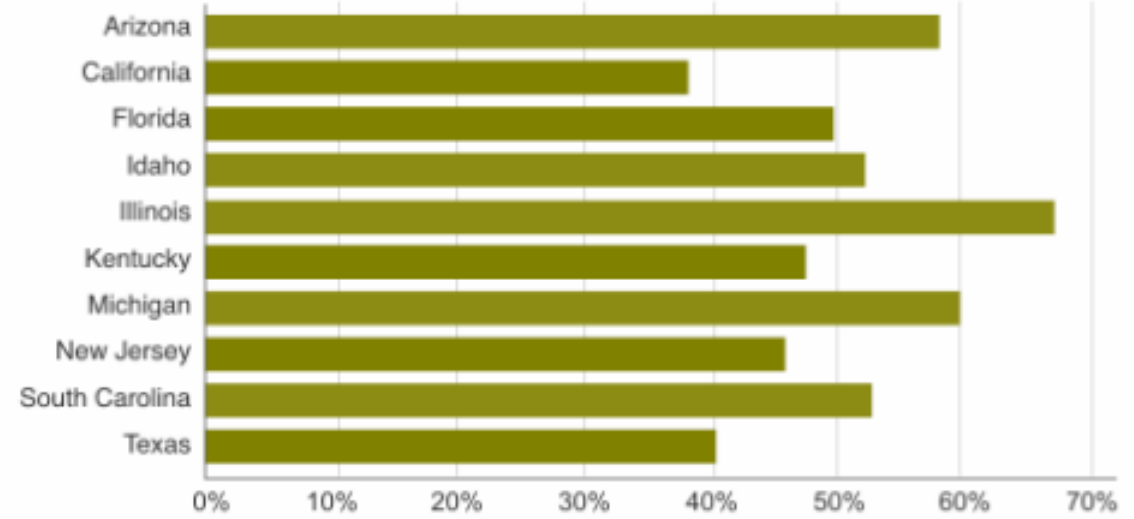

BACKGROUND

#1c1c1c 

Ratio  
**13 : 89**  
Small sample text.  
Large sample text.

w3docs Color Checker in action

RED & GREEN BARS WITH NORMAL VISION

State Performance (Target = 50%)

Below Target Meeting Target

RED & GREEN BARS WITH DEUTERANOMALY

State Performance (Target = 50%)

Below Target Meeting Target

- Contrast
- Size
- Colorblind Alternatives