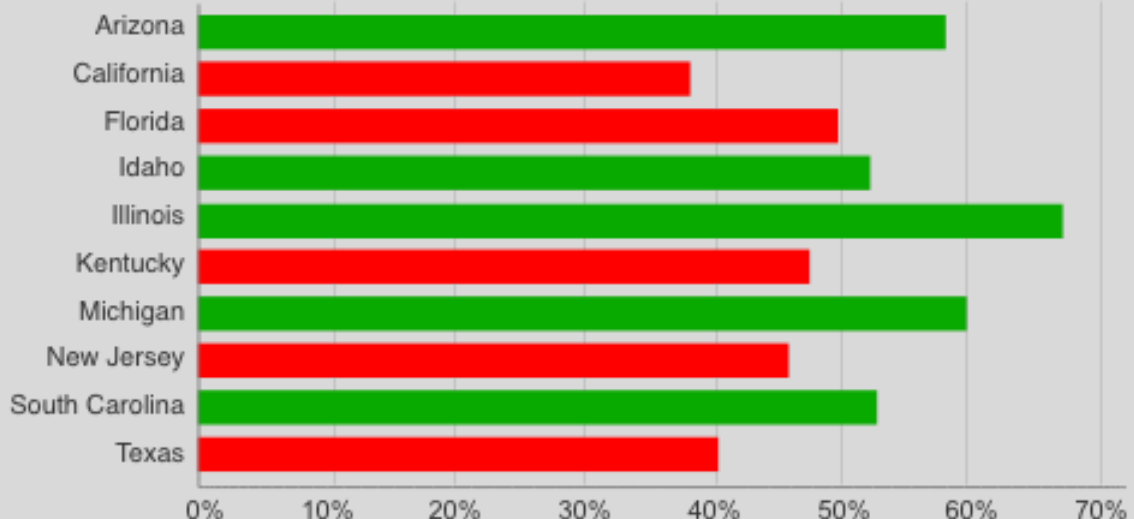

BACKGROUND

#1c1c1c 

Ratio  
**13 : 89**  
Small sample text.  
Large sample text.

w3docs Color Checker in action

RED & GREEN BARS WITH NORMAL VISION

State Performance (Target = 50%)

Below Target Meeting Target

RED & GREEN BARS WITH DEUTERANOMALY

State Performance (Target = 50%)

Below Target Meeting Target

- Contrast
- Size
- Colorblind Alternatives